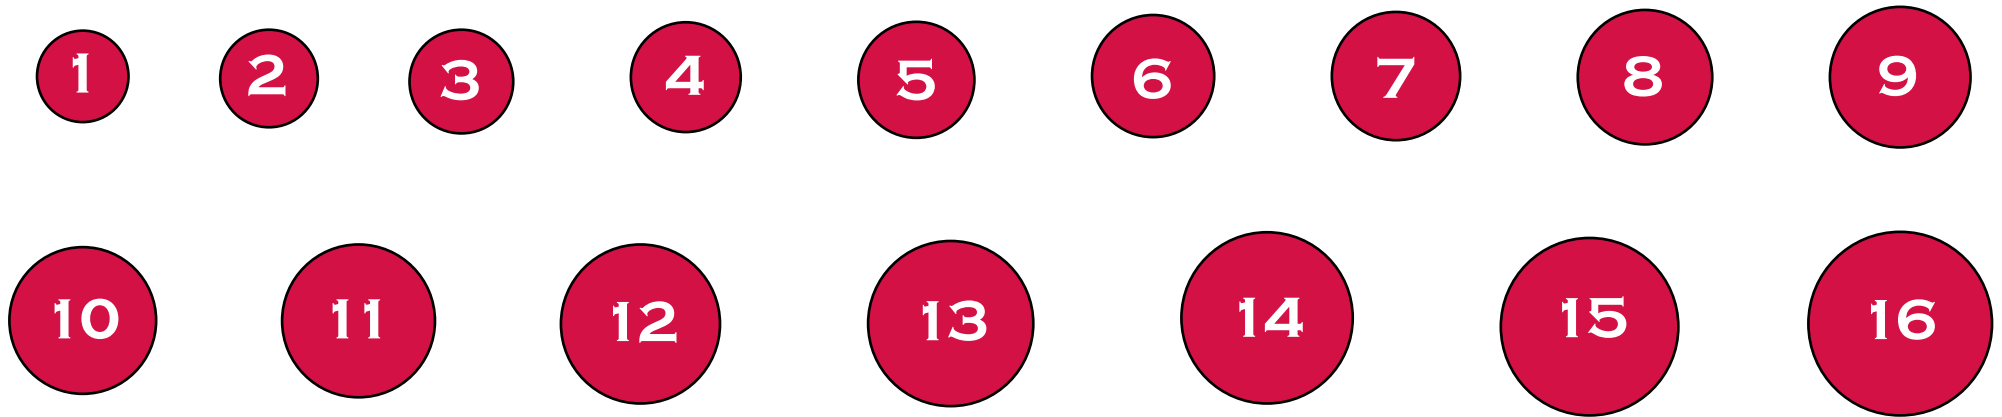

# Ring sizer

OPENJART

1 INCH

IF YOU WANT TO FIND YOUR RING SIZE USING ONE OF THE RINGS YOU HAVE ALREADY, PLEASE PLACE THE RING OVER THE CIRCLES ON THE CHART. MATCH THE INSIDE OF THE RING WITH THE NEAREST IN SIZE.